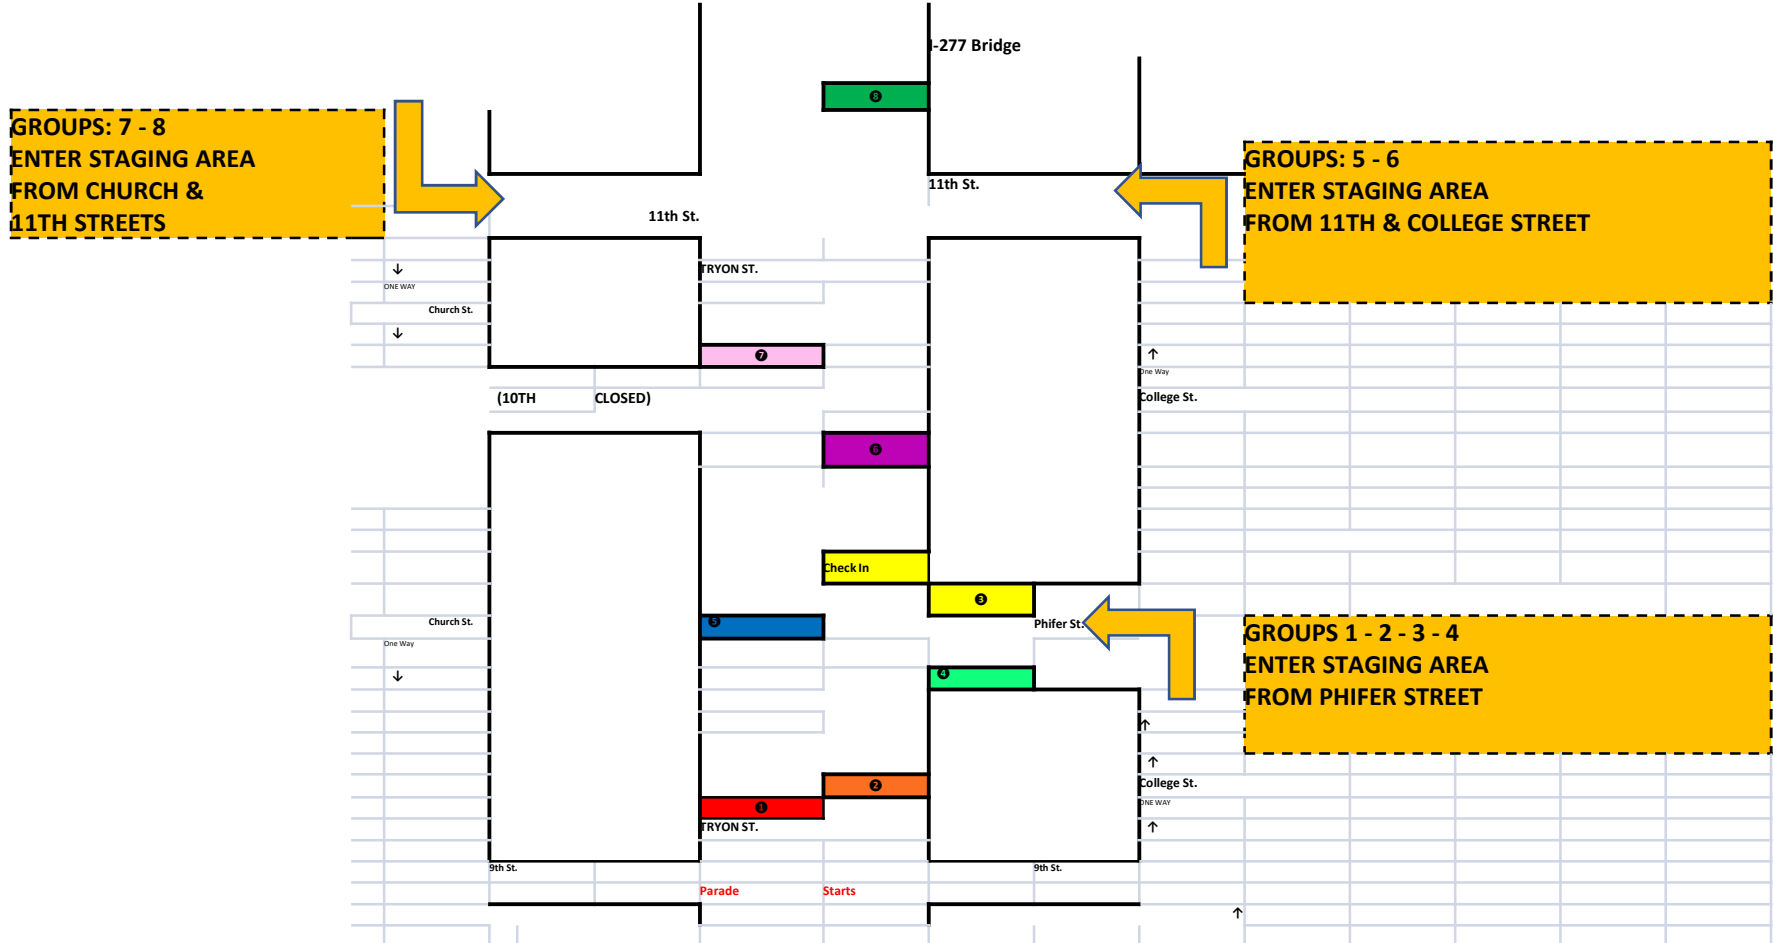

Staging Times

Floats, Vehicles, Motorcycles

Please arrive at the time indicated below.

FLOATS WILL BE ALLOWED TO ARRIVE STARTING AT 8:30 AM

GROUP	1	2	3	4	5	6	7	8
TIME	11:00	11:20	11:00	11:40	11:00	11:20	11:40	12:10

Individuals

Individuals walking with your group need to arrive on site no later than **12:15pm** Sunday, August 27th

Parade Staging

- All motorized vehicles, floats, motorcycles, trucks etc. must enter the parade staging area as indicated.
- All walking contingencies or individuals walking can enter the staging area from any entry point.

2016 CHARLOTTE PRIDE PARADE STAGING AREA

GROUP	ALL FLOATS	1	2	3	4	5	6	7	8
TIME	8:30-10:30	11:00	11:20	11:00	11:40	11:00	11:20	11:40	12:10

Parade Route